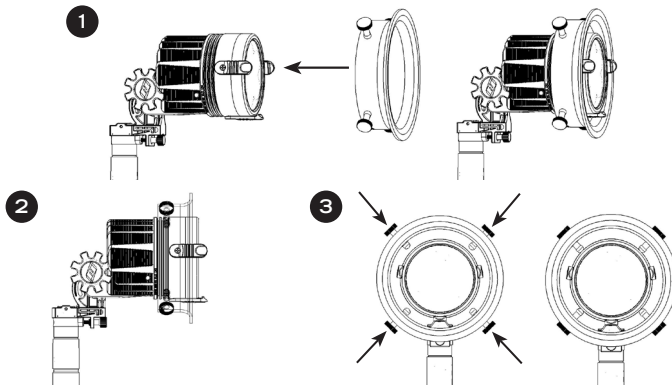

INSTRUCTION MANUAL SPEED RING ADAPTOR

P/N 85-047

INCLUDED:

- ❖ Nylon Bolt Caps (4)
- ❖ Thumbscrews (4)
- ❖ Speed Ring Adaptor (1)

SPECIFICATIONS:

- ❖ Aluminum Construction, Black Anodized
- ❖ Fits most 6" diameter speed rings
- ❖ For use with Nomad Prime

INSTALLING THE FOXFURY SPEED RING ADAPTOR

1. Make sure the Tilt Adjustment Knob on the Nomad® Prime light head is tightened. Then, fit the Speed Ring Adaptor over the Nomad® Prime.
2. Adjust the Speed Ring Adaptor to the light head based on user preference. NOTE: FoxFury suggests aligning the center-point of the four (4) Thumbscrews with any one (1) of the three (3) grooves that are cut into the light head—this will help to secure your softbox.
3. Tighten the four (4) Thumbscrews to secure the Speed Ring Adaptor to the Nomad Prime.

INSTALLING A SOFTBOX TO THE SPEED RING

- ❖ Follow the instructional steps listed in your softbox manual for assembly of the softbox to the FoxFury Speed Ring Adaptor.
- ❖ Make sure to REMOVE the standard adaptor included with your softbox.
- ❖ FoxFury recommends pre-installing the softbox to the Speed Ring prior to tightening it on the Nomad Prime light head.
- ❖ CAUTION: Use caution when adjusting or removing the Speed Ring or softbox from the light head after extended use, as it may be HOT.