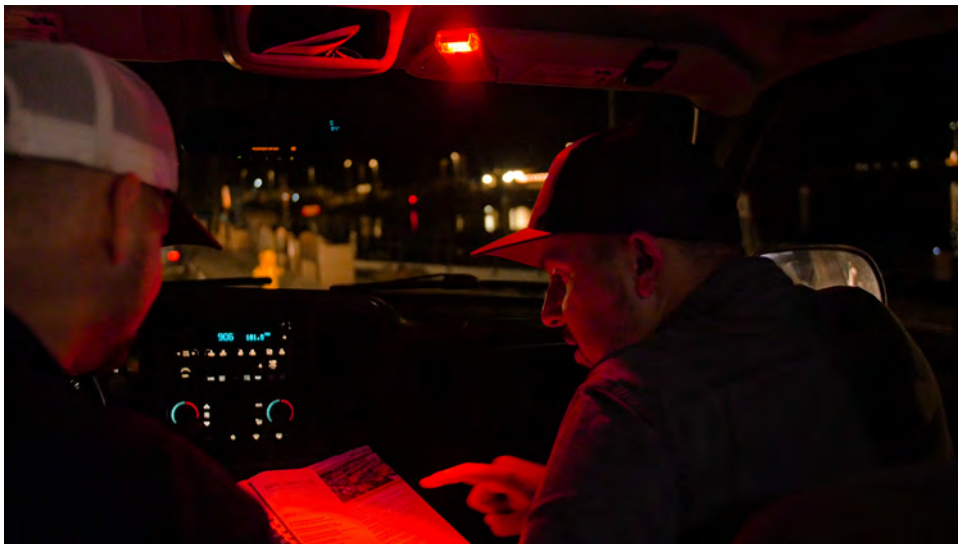

SCOUT SERIES IN ACTION

LIMITED LIFETIME WARRANTY

ASK ABOUT OUR DEMO PROGRAM
WWW.FOXFURY.COM | SALES@FOXFURY.COM | 760-945-4231