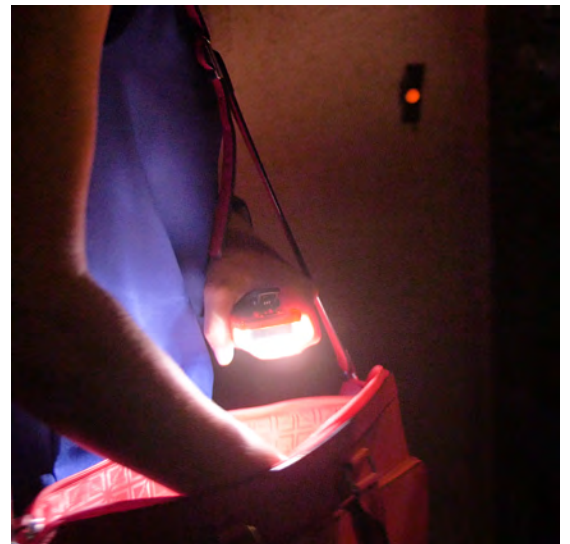

SCOUT SERIES IN ACTION

LIMITED LIFETIME WARRANTY

ASK ABOUT OUR DEMO PROGRAM
WWW.FOXFURY.COM | SALES@FOXFURY.COM | 760-945-4231